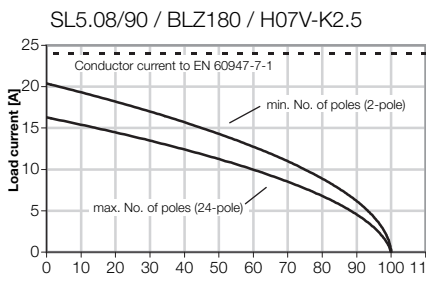

- 0.2 - 2.5 mm² (IEC) / 26 - 12 AWG (UL)
- 400 V (IEC) / 300 V (UL)
- 19 A (IEC) / 15 A (UL)

Derating curve

BLZ 5.08/180 BLZ 5.00/180

Technical data

Rated data to IEC 60664-1 / IEC 61984

Clamping range, max.	mm ²	0.13...3.31
Solid H05(07) V-U	mm ²	0.2...2.5
Stranded H07 V-R	mm ²	
Flexible H05(07) V-K	mm ²	0.2...2.5
Flexible with ferrule	mm ²	0.2...2.5
Ferrule with plastic collar	mm ²	0.2...2.5
Stripping length	mm	7
Screwdriver blade	mm	0.6 x 3.5
according to norm		DIN 5264
Tightening torque range	Nm	0.4...0.5

UL 1059 rated data

	B	C	D
--	---	---	---

Nominal voltage	V	300	300
Rated current	A	15	10
AWG conductor		26-12	

CSA C22.2 rated data

	B	C	D
--	---	---	---

Rated voltage	V	300	300
Rated current	A	15	10
AWG conductor		26-12	

Ordering data

Solder pin length

Colour of plastic	orange	black
-------------------	--------	-------

Pitch 5.08 mm

Poles	L1 mm	(inch)	Qty.	Order No.	Order No.
2	5.08	(0.200)	100	1526460000	1526410000
3	10.16	(0.400)	100	1526560000	1526510000
4	15.24	(0.600)	100	1526660000	1526610000
5	20.32	(0.800)	50	1526760000	1526710000
6	25.40	(1.000)	50	1526860000	1526810000
7	30.48	(1.200)	50	1526960000	1526910000
8	35.56	(1.400)	50	1527060000	1527010000
9	40.64	(1.600)	50	1527160000	1527110000
10	45.72	(1.800)	50	1527260000	1527210000
11	50.80	(2.000)	50	1527360000	1527310000
12	55.88	(2.200)	50	1527460000	1527410000
13	60.96	(2.400)	50	1527560000	1527510000
14	66.04	(2.600)	50	1527660000	1527610000
15	71.12	(2.800)	50	1527760000	1527710000
16	76.20	(3.000)	50	1527860000	1527810000
17	81.28	(3.200)	20	1527960000	1527910000
18	86.36	(3.400)	20	1528060000	1528010000
19	91.44	(3.600)	20	1528160000	1528110000
20	96.52	(3.800)	20	1528260000	1528210000
21	101.60	(4.000)	20	1528360000	1528310000
22	106.68	(4.200)	20	1528460000	1528410000
23	111.76	(4.400)	20	1528560000	1528510000
24	116.84	(4.600)	20	1528660000	1528610000