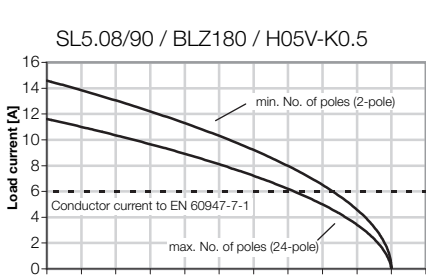

- 0.2 - 2.5 mm² (IEC) / 26 - 12 AWG (UL)
- 400 V (IEC) / 300 V (UL)
- 19 A (IEC) / 15 A (UL)

Derating curve

BLZ 5.08/180 BLZ 5.00/180

Technical data

Rated data to IEC 60664-1 / IEC 61984

Clamping range, max.	mm ²	0.13...3.31
Solid H05(07) V-U	mm ²	0.2...2.5
Stranded H07 V-R	mm ²	
Flexible H05(07) V-K	mm ²	0.2...2.5
Flexible with ferrule	mm ²	0.2...2.5
Ferrule with plastic collar	mm ²	0.2...2.5
Stripping length	mm	7
Screwdriver blade	mm	0.6 x 3.5
according to norm		DIN 5264
Tightening torque range	Nm	0.4...0.5

UL 1059 rated data

	B	C	D
--	---	---	---

Nominal voltage	V	300	300
Rated current	A	15	10
AWG conductor		26-12	

CSA C22.2 rated data

	B	C	D
--	---	---	---

Rated voltage	V	300	300
Rated current	A	15	10
AWG conductor		26-12	

Ordering data

Solder pin length

Colour of plastic	orange	black
-------------------	--------	-------

Pitch 5.08 mm

Poles	L1 mm	(inch)	Qty.	Order No.	Order No.
2	5.08	(0.200)	100	1526460000	1526410000
3	10.16	(0.400)	100	1526560000	1526510000
4	15.24	(0.600)	100	1526660000	1526610000
5	20.32	(0.800)	50	1526760000	1526710000
6	25.40	(1.000)	50	1526860000	1526810000
7	30.48	(1.200)	50	1526960000	1526910000
8	35.56	(1.400)	50	1527060000	1527010000
9	40.64	(1.600)	50	1527160000	1527110000
10	45.72	(1.800)	50	1527260000	1527210000
11	50.80	(2.000)	50	1527360000	1527310000
12	55.88	(2.200)	50	1527460000	1527410000
13	60.96	(2.400)	50	1527560000	1527510000
14	66.04	(2.600)	50	1527660000	1527610000
15	71.12	(2.800)	50	1527760000	1527710000
16	76.20	(3.000)	50	1527860000	1527810000
17	81.28	(3.200)	20	1527960000	1527910000
18	86.36	(3.400)	20	1528060000	1528010000
19	91.44	(3.600)	20	1528160000	1528110000
20	96.52	(3.800)	20	1528260000	1528210000
21	101.60	(4.000)	20	1528360000	1528310000
22	106.68	(4.200)	20	1528460000	1528410000
23	111.76	(4.400)	20	1528560000	1528510000
24	116.84	(4.600)	20	1528660000	1528610000