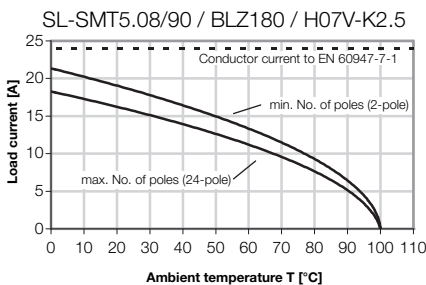

Socket connectors with clamping yoke connection

BLZ 5.08/180 BLZ 5.00/180

Socket connectors with clamping yoke screw connection for conductor connection with straight 180° outlet direction. The socket connectors provide space for labelling and can be coded. Packaged in cardboard box.

- 0.2 - 2.5 mm² (IEC) / 26 - 12 AWG (UL)
- 400 V (IEC) / 300 V (UL)
- 19 A (IEC) / 15 A (UL)

Derating curve

BLZ 5.08/180 BLZ 5.00/180

Technical data

Rated data to IEC 60664-1 / IEC 61984

Clamping range, max.	mm ²	0.13...3.31
Solid H05(07) V-U	mm ²	0.2...2.5
Stranded H07 V-R	mm ²	
Flexible H05(07) V-K	mm ²	0.2...2.5
Flexible with ferrule	mm ²	0.2...2.5
Ferrule with plastic collar	mm ²	0.2...2.5
Stripping length	mm	7
Screwdriver blade	mm	0.6 x 3.5
according to norm		DIN 5264
Tightening torque range	Nm	0.4...0.5

Ordering data

Solder pin length

Colour of plastic	orange	black
-------------------	--------	-------

Pitch 5.08 mm

Poles	L1 mm	(inch)	Qty.	Order No.	Order No.
2	5.08	(0.200)	100	1526460000	1526410000
3	10.16	(0.400)	100	1526560000	1526510000
4	15.24	(0.600)	100	1526660000	1526610000
5	20.32	(0.800)	50	1526760000	1526710000
6	25.40	(1.000)	50	1526860000	1526810000
7	30.48	(1.200)	50	1526960000	1526910000
8	35.56	(1.400)	50	1527060000	1527010000
9	40.64	(1.600)	50	1527160000	1527110000
10	45.72	(1.800)	50	1527260000	1527210000
11	50.80	(2.000)	50	1527360000	1527310000
12	55.88	(2.200)	50	1527460000	1527410000
13	60.96	(2.400)	50	1527560000	1527510000
14	66.04	(2.600)	50	1527660000	1527610000
15	71.12	(2.800)	50	1527760000	1527710000
16	76.20	(3.000)	50	1527860000	1527810000
17	81.28	(3.200)	20	1527960000	1527910000
18	86.36	(3.400)	20	1528060000	1528010000
19	91.44	(3.600)	20	1528160000	1528110000
20	96.52	(3.800)	20	1528260000	1528210000
21	101.60	(4.000)	20	1528360000	1528310000
22	106.68	(4.200)	20	1528460000	1528410000
23	111.76	(4.400)	20	1528560000	1528510000
24	116.84	(4.600)	20	1528660000	1528610000