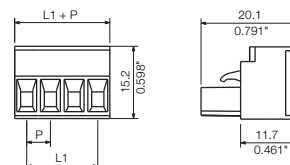

Socket connectors with clamping yoke connection

BLZ 5.08/180 BLZ 5.00/180

Socket connectors with clamping yoke screw connection for conductor connection with straight 180° outlet direction. The socket connectors provide space for labelling and can be coded. Packaged in cardboard box.

- 0.2 - 2.5 mm² (IEC) / 26 - 12 AWG (UL)
- 400 V (IEC) / 300 V (UL)
- 19 A (IEC) / 15 A (UL)

Derating curve

BLZ 5.08/180 BLZ 5.00/180

Technical data

Rated data to IEC 60664-1 / IEC 61984

Clamping range, max.	mm ²	0.13...3.31
Solid H05(07) V-U	mm ²	0.2...2.5
Stranded H07 V-R	mm ²	
Flexible H05(07) V-K	mm ²	0.2...2.5
Flexible with ferrule	mm ²	0.2...2.5
Ferrule with plastic collar	mm ²	0.2...2.5
Stripping length	mm	7
Screwdriver blade	mm	0.6 x 3.5
according to norm		DIN 5264
Tightening torque range	Nm	0.4...0.5

Ordering data

Solder pin length

Colour of plastic	orange	black
-------------------	--------	-------

Pitch 5.08 mm

Poles	L1 mm	(inch)	Qty.	Order No.	Order No.
2	5.08	(0.200)	100	1526460000	1526410000
3	10.16	(0.400)	100	1526560000	1526510000
4	15.24	(0.600)	100	1526660000	1526610000
5	20.32	(0.800)	50	1526760000	1526710000
6	25.40	(1.000)	50	1526860000	1526810000
7	30.48	(1.200)	50	1526960000	1526910000
8	35.56	(1.400)	50	1527060000	1527010000
9	40.64	(1.600)	50	1527160000	1527110000
10	45.72	(1.800)	50	1527260000	1527210000
11	50.80	(2.000)	50	1527360000	1527310000
12	55.88	(2.200)	50	1527460000	1527410000
13	60.96	(2.400)	50	1527560000	1527510000
14	66.04	(2.600)	50	1527660000	1527610000
15	71.12	(2.800)	50	1527760000	1527710000
16	76.20	(3.000)	50	1527860000	1527810000
17	81.28	(3.200)	20	1527960000	1527910000
18	86.36	(3.400)	20	1528060000	1528010000
19	91.44	(3.600)	20	1528160000	1528110000
20	96.52	(3.800)	20	1528260000	1528210000
21	101.60	(4.000)	20	1528360000	1528310000
22	106.68	(4.200)	20	1528460000	1528410000
23	111.76	(4.400)	20	1528560000	1528510000
24	116.84	(4.600)	20	1528660000	1528610000