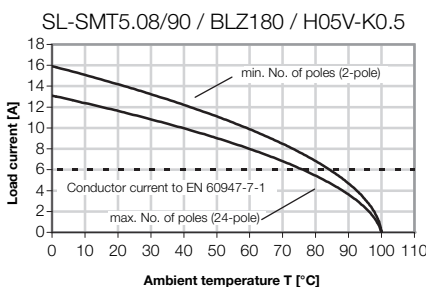

- 0.2 - 2.5 mm² (IEC) / 26 - 12 AWG (UL)
- 400 V (IEC) / 300 V (UL)
- 19 A (IEC) / 15 A (UL)

Derating curve

BLZ 5.08/180 BLZ 5.00/180

Technical data

Rated data to IEC 60664-1 / IEC 61984

Clamping range, max.	mm ²	0.13...3.31
Solid H05(07) V-U	mm ²	0.2...2.5
Stranded H07 V-R	mm ²	
Flexible H05(07) V-K	mm ²	0.2...2.5
Flexible with ferrule	mm ²	0.2...2.5
Ferrule with plastic collar	mm ²	0.2...2.5
Stripping length	mm	7
Screwdriver blade	mm	0.6 x 3.5
according to norm		DIN 5264
Tightening torque range	Nm	0.4...0.5

UL 1059 rated data

	B	C	D
--	---	---	---

Nominal voltage	V	300	300
Rated current	A	15	10
AWG conductor		26-12	

CSA C22.2 rated data

	B	C	D
--	---	---	---

Rated voltage	V	300	300
Rated current	A	15	10
AWG conductor		26-12	

Material data

Type of insulating material	PBT
Flammability class acc. UL94	V-0
Contact base material	Cu alloy
Material of contact surface	tinned

Information

- Additional colours on request
- Gold-plated contact surfaces on request
- Rated current related to rated cross-section and min. No. of poles.
- Wire end ferrule without plastic collar to DIN 46228 pt 1
- Wire end ferrule with plastic collar to DIN 46228 pt 4
- P on drg. = pitch
- Rated data refer only to the component itself. Clearance and creepage distances to other components are to be designed in accordance with the relevant application standards.